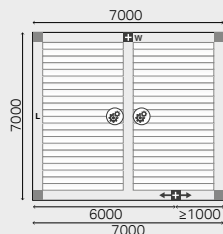

EXTRA POLE NEEDED