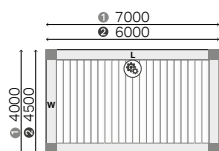

B200XL

B200XL module with 1 roof (up to 6m x 4,5m / 7m x 3,5m) coupled along the width (parallel with louvers / with couple type L)

- Single module
- Stand alone version with 4 posts
 - Price: **see table**

- 2 Coupled modules
- Stand alone version with 6 posts
 - Price = price both modules - **€ 500**

- 3 Coupled modules
- Stand alone version with 8 posts.
 - Price = price 3 modules - **€ 1000**

B200XL module with 1 roof coupled along the length (cross grained to the louvers / with couple type W)

B200XL module with 2 roofs (up to 7m x 7m) coupled along the width (parallel with louvers / with couple type L)

- Single module
- Stand alone version with 4 posts
 - Price: **see table**

- 2 Coupled modules
- Stand alone version with 6 posts
 - Price = price both modules - **€ 500**