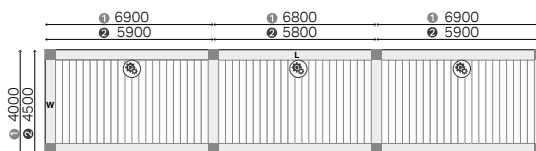

B200XL

B200XL module with 1 roof (up to 6m x 4,5m / 7m x 3,5m) coupled along the width (parallel with louvers / with couple type L)

- Single module
- Stand alone version with 4 posts
 - Price: **see table**

- 2 Coupled modules
- Stand alone version with 6 posts
 - Price = price both modules - **€ 500**

- 3 Coupled modules
- Stand alone version with 8 posts.
 - Price = price 3 modules - **€ 1000**

B200XL module with 1 roof coupled along the length (cross grained to the louvers / with couple type W)

- Single module
- Stand alone version with 4 posts
 - Price: **see table**

- 2 Coupled modules
- Stand alone version with 6 posts
 - Price = price both modules - **€ 500**

- 3 Coupled modules
- Stand alone version with 8 posts.
 - Price = price 3 modules - **€ 1000**

B200XL module with 2 roofs (up to 7m x 7m) coupled along the width (parallel with louvers / with couple type L)

- Single module
- Stand alone version with 4 posts
 - Price: **see table**

- 2 Coupled modules
- Stand alone version with 6 posts
 - Price = price both modules - **€ 500**