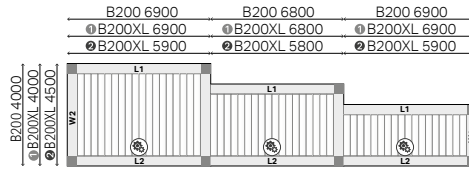

B200XL

B200XL module with 1 roof (up to 6m x 4,5m / 7m x 3,5m) coupled along the width (parallel with louvers / with couple type L)

- Single module
- Stand alone version with 4 posts
 - Price: **see table**

- 2 Coupled modules
- Stand alone version with 6 posts
 - Price = price both modules - **€ 500**

- 3 Coupled modules
- Stand alone version with 8 posts.
 - Price = price 3 modules - **€ 1000**

B200XL module with 1 roof coupled along the length (cross grained to the louvers / with couple type W)

B200XL module with 2 roofs (up to 7m x 7m) coupled along the width (parallel with louvers / with couple type L)

- Single module
- Stand alone version with 4 posts
 - Price: **see table**

- 2 Coupled modules
- Stand alone version with 6 posts
 - Price = price both modules - **€ 500**

- 3 Coupled modules
- Stand alone version with 8 posts.
 - Price = price 3 modules - **€ 1000**

EXTRA POLE NEEDED

NO EXTRA POLE NEEDED

Motor

Extra pole / door pole

B200 B200XL

L-configuration B200 & B200XL

surcharge **€ 500**