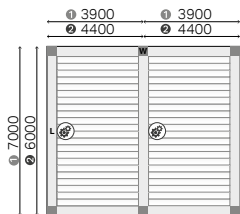

B200XL

B200XL module with 1 roof (up to 6m x 4,5m / 7m x 3,5m) coupled along the width (parallel with louvers / with couple type L)

- Single module
- Stand alone version with 4 posts
 - Price: **see table**

- 2 Coupled modules
- Stand alone version with 6 posts
 - Price = price both modules - **€ 500**

- 3 Coupled modules
- Stand alone version with 8 posts.
 - Price = price 3 modules - **€ 1000**

B200XL module with 1 roof coupled along the length (cross grained to the louvers / with couple type W)

B200XL module with 2 roofs (up to 7m x 7m) coupled along the width (parallel with louvers / with couple type L)

- Single module
- Stand alone version with 4 posts
 - Price: **see table**

- 2 Coupled modules
- Stand alone version with 6 posts
 - Price = price both modules - **€ 500**