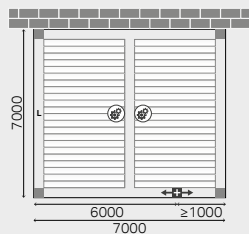

EXTRA POLE NEEDED