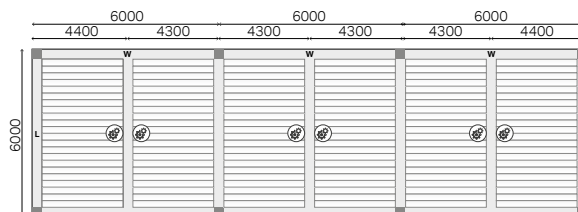

B200XL

B200XL module with 1 roof (up to 6m x 4,5m / 7m x 3,5m) coupled along the width (parallel with louvers / with couple type L)

- Single module
- Stand alone version with 4 posts
 - Price: **see table**

- 2 Coupled modules
- Stand alone version with 6 posts
 - Price = price both modules - **€ 500**

- 3 Coupled modules
- Stand alone version with 8 posts.
 - Price = price 3 modules - **€ 1000**

B200XL module with 1 roof coupled along the length (cross grained to the louvers / with couple type W)

- Single module
- Stand alone version with 4 posts
 - Price: **see table**

- 2 Coupled modules
- Stand alone version with 6 posts
 - Price = price both modules - **€ 500**

- 3 Coupled modules
- Stand alone version with 8 posts.
 - Price = price 3 modules - **€ 1000**

B200XL module with 2 roofs (up to 7m x 7m) coupled along the width (parallel with louvers / with couple type L)

- Single module
- Stand alone version with 4 posts
 - Price: **see table**

- 2 Coupled modules
- Stand alone version with 6 posts
 - Price = price both modules - **€ 500**