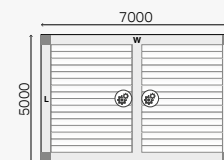

NO EXTRA POLE NEEDED

Motor

Extra pole / door pole