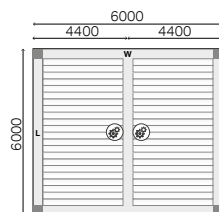

B200XL

B200XL module with 1 roof (up to 6m x 4,5m / 7m x 3,5m) coupled along the width (parallel with louvers / with couple type L)

- Single module
- Stand alone version with 4 posts
 - Price: **see table**

- 2 Coupled modules
- Stand alone version with 6 posts
 - Price = price both modules - **€ 500**

- 3 Coupled modules
- Stand alone version with 8 posts.
 - Price = price 3 modules - **€ 1000**

B200XL module with 1 roof coupled along the length (cross grained to the louvers / with couple type W)

- Single module
- Stand alone version with 4 posts
 - Price: **see table**

- 2 Coupled modules
- Stand alone version with 6 posts
 - Price = price both modules - **€ 500**

- 3 Coupled modules
- Stand alone version with 8 posts.
 - Price = price 3 modules - **€ 1000**

B200XL module with 2 roofs (up to 7m x 7m) coupled along the width (parallel with louvers / with couple type L)

- Single module
- Stand alone version with 4 posts
 - Price: **see table**

- 2 Coupled modules
- Stand alone version with 6 posts
 - Price = price both modules - **€ 500**