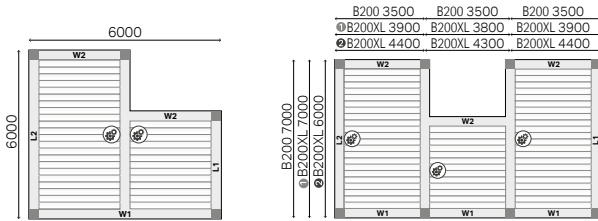

B200XL

B200XL module with 1 roof (up to 6m x 4,5m / 7m x 3,5m) coupled along the width (parallel with louvers / with couple type L)

- Single module
- Stand alone version with 4 posts
 - Price: **see table**

B200XL module with 2 roofs (up to 7m x 7m) coupled along the width (parallel with louvers / with couple type L)

- Single module
- Stand alone version with 4 posts
 - Price: **see table**

- 2 Coupled modules
- Stand alone version with 6 posts
 - Price = price both modules - **€ 500**

- 3 Coupled modules
- Stand alone version with 8 posts.
 - Price = price 3 modules - **€ 1000**

EXTRA POLE NEEDED

NO EXTRA POLE NEEDED

Motor

Extra pole / door pole

B200 B200XL

L-configuration B200 & B200XL

surcharge **€ 500**