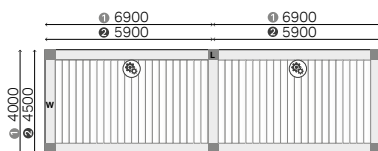

B200XL

B200XL module with 1 roof (up to 6m x 4,5m / 7m x 3,5m) coupled along the width (parallel with louvers / with couple type L)

- Single module
- Stand alone version with 4 posts
 - Price: **see table**

- 2 Coupled modules
- Stand alone version with 6 posts
 - Price = price both modules - **€ 500**

- 3 Coupled modules
- Stand alone version with 8 posts.
 - Price = price 3 modules - **€ 1000**

B200XL module with 1 roof coupled along the length (cross grained to the louvers / with couple type W)

- Single module
- Stand alone version with 4 posts
 - Price: **see table**

- 2 Coupled modules
- Stand alone version with 6 posts
 - Price = price both modules - **€ 500**

- 3 Coupled modules
- Stand alone version with 8 posts.
 - Price = price 3 modules - **€ 1000**

B200XL module with 2 roofs (up to 7m x 7m) coupled along the width (parallel with louvers / with couple type L)

- Single module
- Stand alone version with 4 posts
 - Price: **see table**

- 2 Coupled modules
- Stand alone version with 6 posts
 - Price = price both modules - **€ 500**