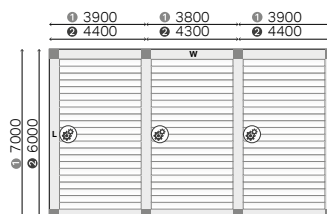

B200XL

B200XL module with 1 roof (up to 6m x 4,5m / 7m x 3,5m) coupled along the width (parallel with louvers / with couple type L)

- Single module
- Stand alone version with 4 posts
 - Price: **see table**

- 2 Coupled modules
- Stand alone version with 6 posts
 - Price = price both modules - **€ 500**

- 3 Coupled modules
- Stand alone version with 8 posts.
 - Price = price 3 modules - **€ 1000**

B200XL module with 1 roof coupled along the length (cross grained to the louvers / with couple type W)

- Single module
- Stand alone version with 4 posts
 - Price: **see table**

- 2 Coupled modules
- Stand alone version with 6 posts
 - Price = price both modules - **€ 500**

- 3 Coupled modules
- Stand alone version with 8 posts.
 - Price = price 3 modules - **€ 1000**

B200XL module with 2 roofs (up to 7m x 7m) coupled along the width (parallel with louvers / with couple type L)

- Single module
- Stand alone version with 4 posts
 - Price: **see table**

- 2 Coupled modules
- Stand alone version with 6 posts
 - Price = price both modules - **€ 500**