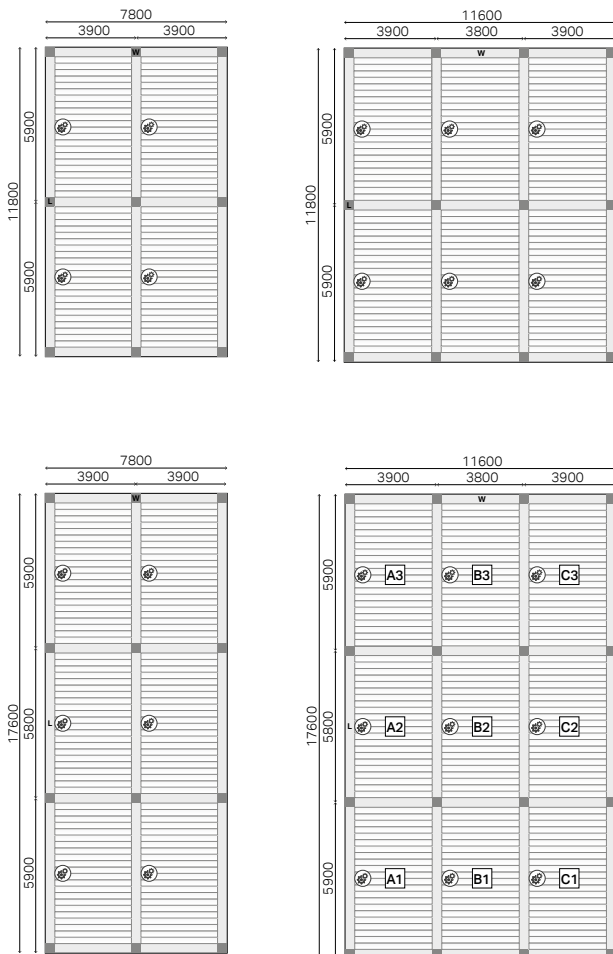

Star configuration B200XL