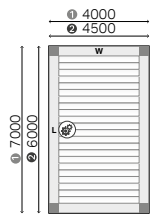

B200XL

B200XL module with 1 roof (up to 6m x 4,5m / 7m x 3,5m) coupled along the width (parallel with louvers / with couple type L)

- Single module
- Stand alone version with 4 posts
 - Price: **see table**

- 2 Coupled modules
- Stand alone version with 6 posts
 - Price = price both modules - **€ 500**

- 3 Coupled modules
- Stand alone version with 8 posts.
 - Price = price 3 modules - **€ 1000**

B200XL module with 1 roof coupled along the length (cross grained to the louvers / with couple type W)

- Single module
- Stand alone version with 4 posts
 - Price: **see table**

- 2 Coupled modules
- Stand alone version with 6 posts
 - Price = price both modules - **€ 500**

- 3 Coupled modules
- Stand alone version with 8 posts.
 - Price = price 3 modules - **€ 1000**

B200XL module with 2 roofs (up to 7m x 7m) coupled along the width (parallel with louvers / with couple type L)

- Single module
- Stand alone version with 4 posts
 - Price: **see table**

- 2 Coupled modules
- Stand alone version with 6 posts
 - Price = price both modules - **€ 500**