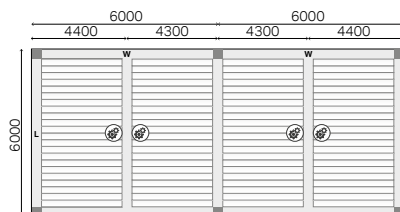

B200XL

B200XL module with 1 roof (up to 6m x 4,5m / 7m x 3,5m) coupled along the width (parallel with louvers / with couple type L)

- Single module
- Stand alone version with 4 posts
 - Price: **see table**

- 2 Coupled modules
- Stand alone version with 6 posts
 - Price = price both modules - **€ 500**

- 3 Coupled modules
- Stand alone version with 8 posts.
 - Price = price 3 modules - **€ 1000**

B200XL module with 1 roof coupled along the length (cross grained to the louvers / with couple type W)

- Single module
- Stand alone version with 4 posts
 - Price: **see table**

- 2 Coupled modules
- Stand alone version with 6 posts
 - Price = price both modules - **€ 500**

- 3 Coupled modules
- Stand alone version with 8 posts.
 - Price = price 3 modules - **€ 1000**

B200XL module with 2 roofs (up to 7m x 7m) coupled along the width (parallel with louvers / with couple type L)

- Single module
- Stand alone version with 4 posts
 - Price: **see table**

- 2 Coupled modules
- Stand alone version with 6 posts
 - Price = price both modules - **€ 500**