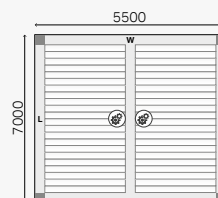

NO EXTRA POLE NEEDED

Motor

Extra pole / door pole