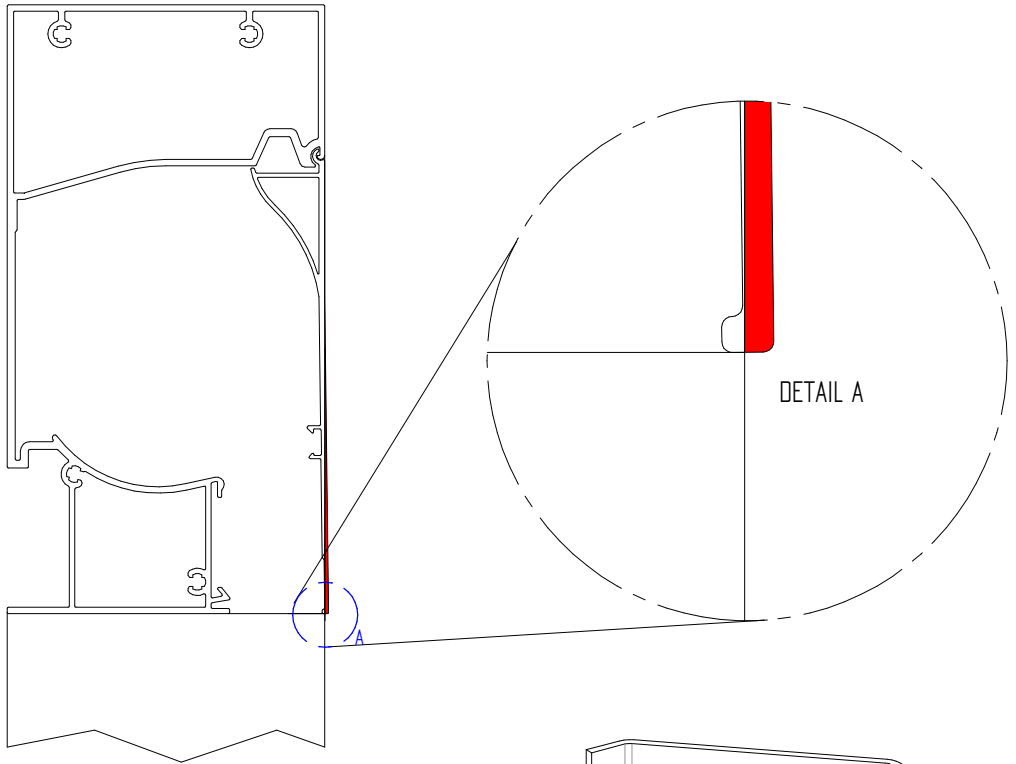

"Lock Cover Mainhousing"