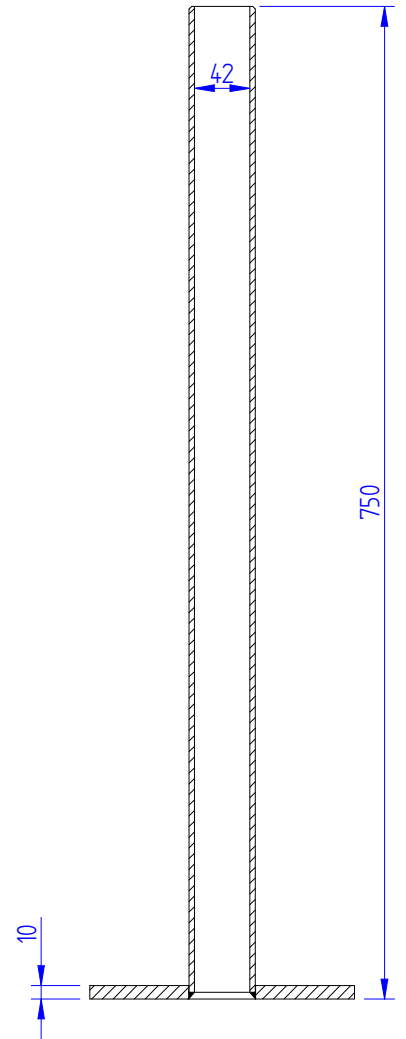

Technische specificaties
Technical specs
Spécifications techniques

- Screen
- 250 Watt
 - 240 V-AC
 - 15 Nm
 - 17 rot/min
 - IP44
 - 10m (kabel/cable/câble)

- LED (wit)
LED (white)
LED (blanc)
- 5 Watt/m
 - 24V-DC
 - 3500 K
 - 330 l/m
 - 10m (kabel/cable/câble)

50cm x 50cm x 100cm

SECTION A-A