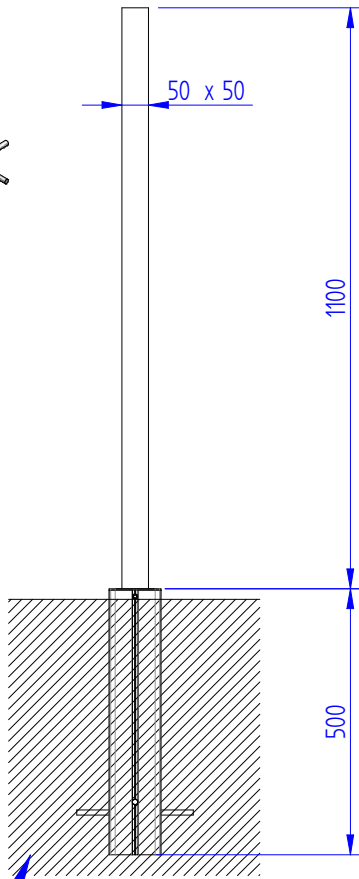

Technische specificaties
Technical specs
Spécifications techniques

- Screen
- 250 Watt
 - 240 V-AC
 - 15 Nm
 - 17 rot/min
 - IP44
 - 10m (kabel/cable/câble)

- LED (wit)
LED (white)
LED (blanc)
- 5 Watt/m
 - 24V-DC
 - 3500 K
 - 330 l/m
 - 10m (kabel/cable/câble)

50cm x 50cm x 100cm

SECTION A-A