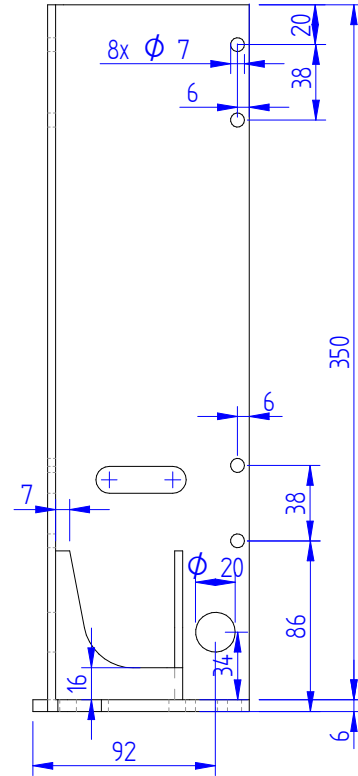

Grondbevestiging
Groundfixation
Fixation au sol
Grundbefestigung