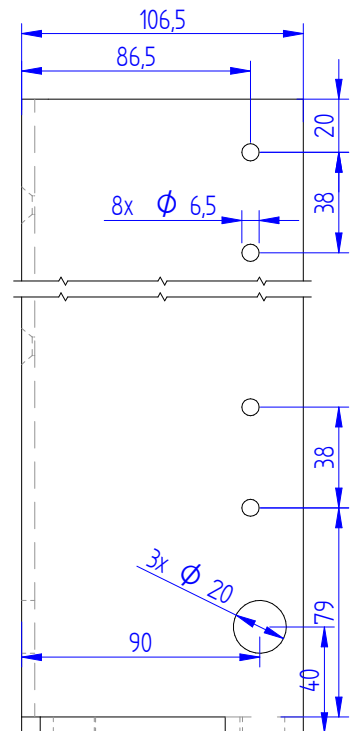

Grondbevestiging
Groundfixation
Fixation au sol
Grundbefestigung