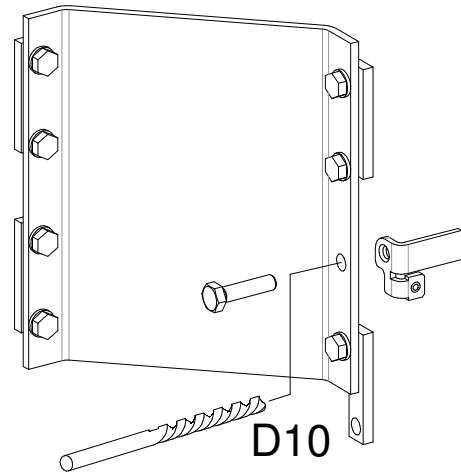

"Lock Cover Mainhousing"